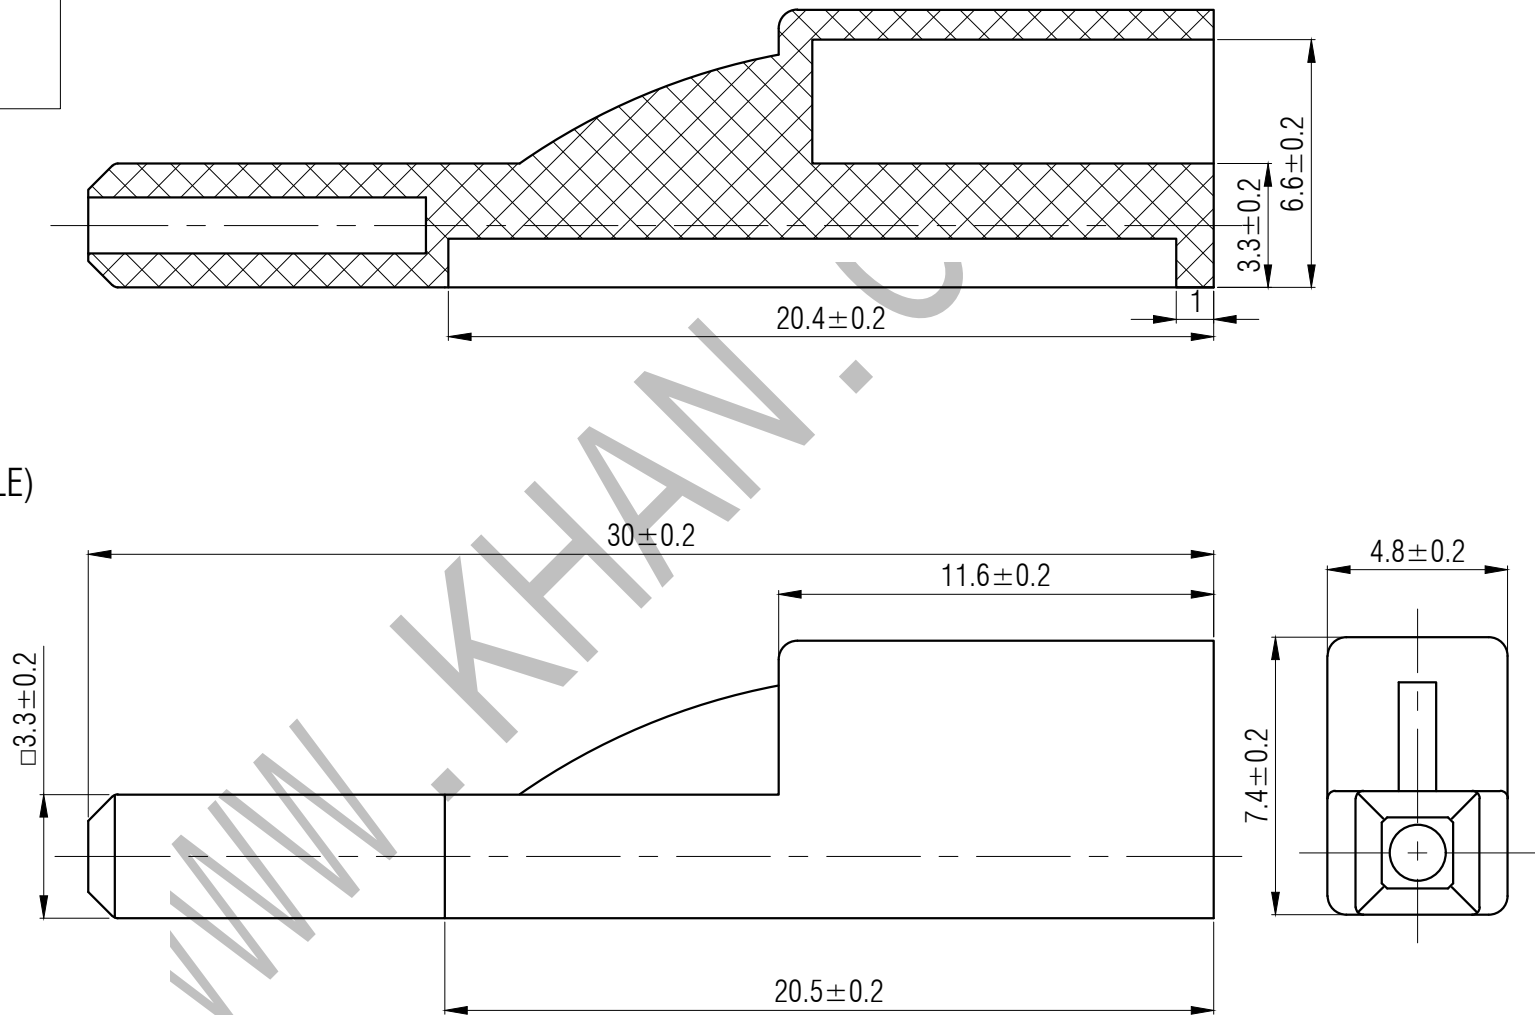

SWITCH CAP
P/N:SC421

Materials ABS

Color Green
(OEM AVAILABLE)

Packaging

Bulk Package
Inner Package: Plastic bag
Outer Package: Carton

VERSION		PROJECTION	DESIGN
KH14FE22E			
SCALE	SIZE	 Dimensions are shown:mm(inches)	DRAWN
5:1	A4		2016.02.16